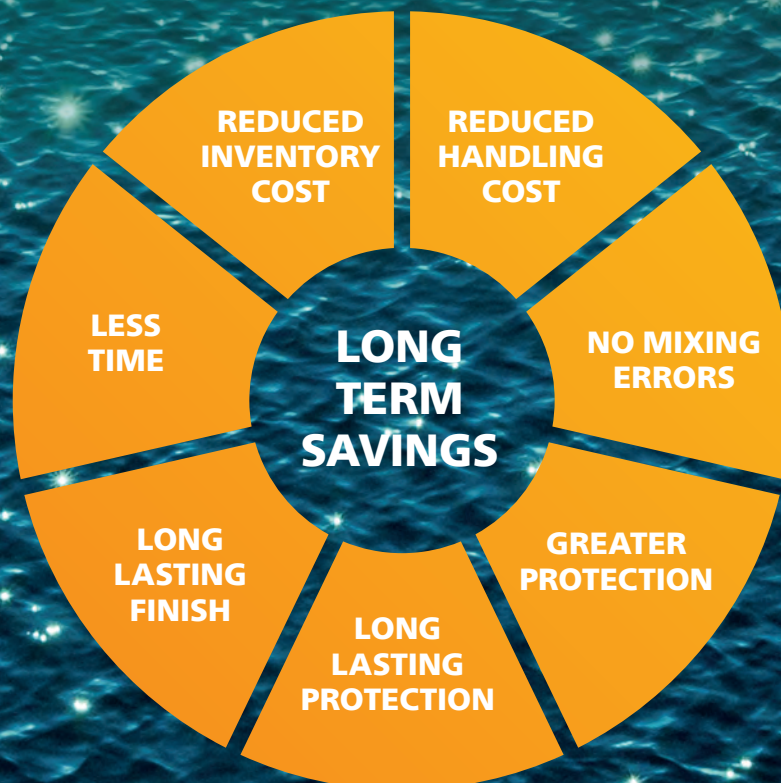

SMART PACK SYSTEM **reduced paint consumption**

Smart Pack System is designed to solve onboard maintenance challenges without the inconvenience of large paint containers.

Mixing is simple, quick and accurate. Because it is optimised for brush and roller application, an even film thickness is achieved. This results in less wasted time, less wasted paint and less wasted money.

With more than 9 million litres of Smart Pack System products applied worldwide their greater efficiencies are proven to contribute towards a better bottom line.